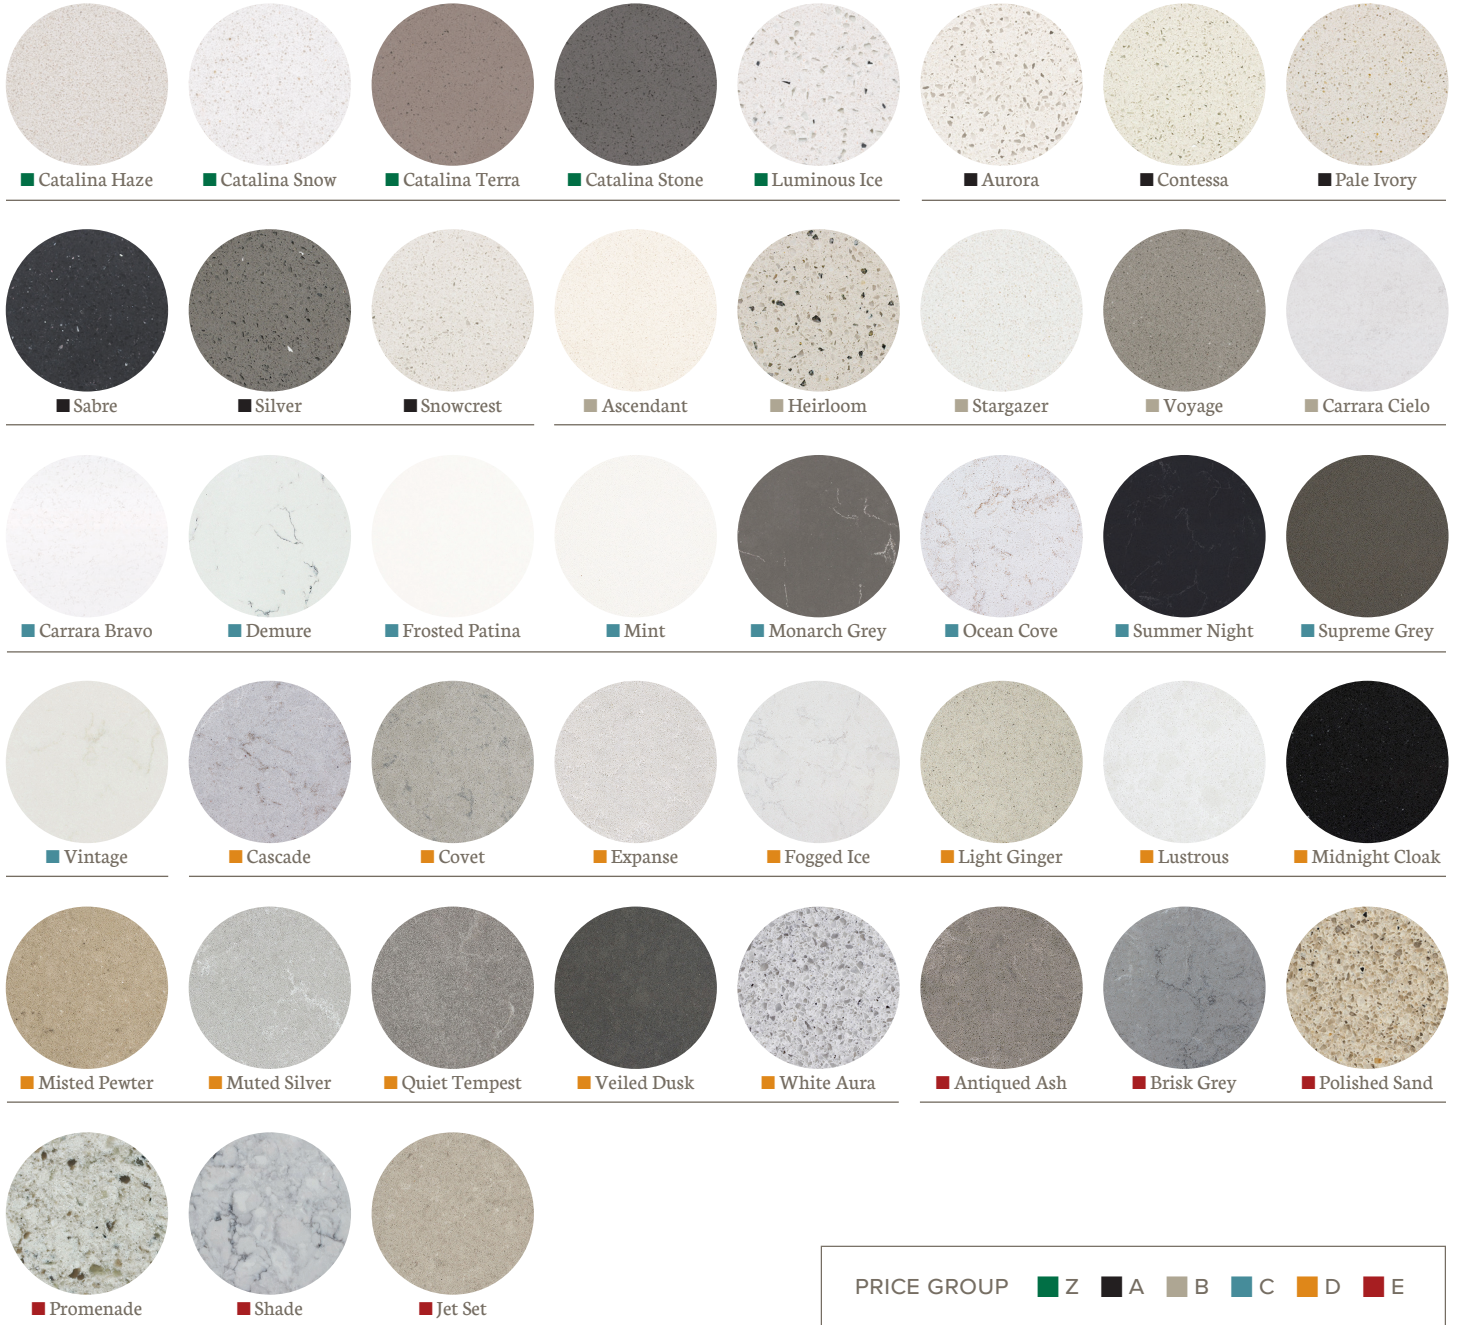

PREMIUM QUARTZ COUNTERTOPS

PRICE GROUP ■ Z ■ A ■ B ■ C ■ D ■ E

Note: Variation in color and grain may differ from actual product.

KITCHEN CABINET
MANUFACTURERS ASSOCIATION

5810 Elysian Fields Rd
Marshall, TX 75672
(903) 935-7611 office
(903) 927-2333 fax
rcd@republicelite.com