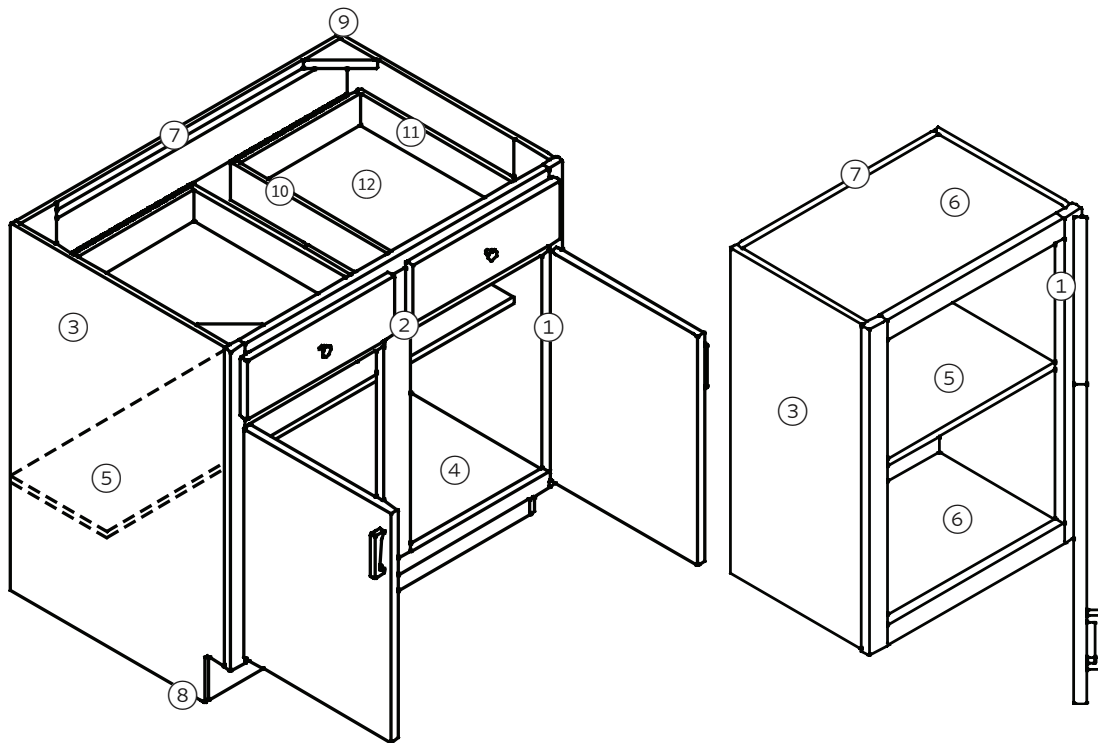

## Standard Construction

- ① Hinges – 1/2" overlay concealed
- ② Face Frame – 3/4" hardwood
- ③ End Panels – 1/2" particleboard
- ④ Base Bottoms – 1/2" particleboard
- ⑤ Shelves – 5/8" pbd, base & wall adj.
- ⑥ Wall Tops/Bottoms – 1/2" particleboard
- ⑦ Backs – 1/8" hardboard
- ⑧ Toe Kick Supports – 1/2" particleboard (inset)
- ⑨ Corner Blocks – Triangular nylon
- ⑩ Drawer Guides – Epoxy, 75 lb. capacity
- ⑪ Drawer Box – 1/2" particleboard
- ⑫ Drawer Bottom – 1/8" hardboard