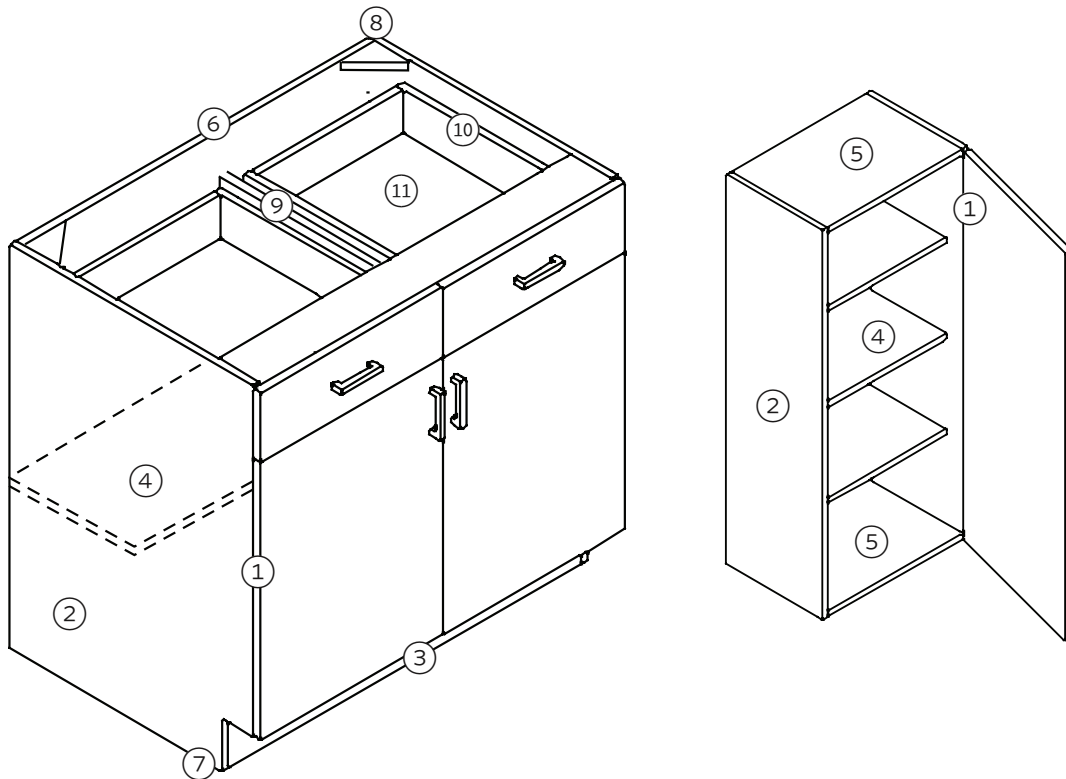

## Frameless Construction

- ① Hinges – European concealed
- ② End Panels – 5/8" particleboard
- ③ Base Bottoms – 5/8" particleboard
- ④ Shelves – 5/8" particleboard, wall and base adj
- ⑤ Wall Tops/Bottoms – 5/8" particleboard
- ⑥ Backs – 1/8" hardboard
- ⑦ Toe Kick Supports – 5/8" particleboard (inset)
- ⑧ Corner Blocks – Triangular nylon
- ⑨ Drawer Guides – Epoxy, 75 lb. capacity
- ⑩ Drawer Box – 1/2" particleboard
- ⑪ Drawer Bottom – 1/8" hardboard