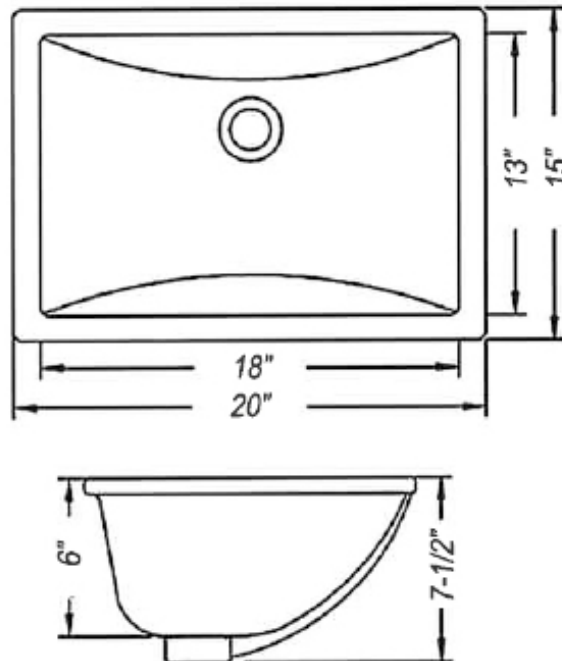

FEATURES

- Non-porous vitreous china
- High gloss enamel coating resists spills, scratches and other imperfections
- 3 sloped sides, flat on the back
- Drain and faucet sets sold separately

Model #	Color	Material	Finish	Mount Options	Overflow	Drain Size	ADA Compliant
10VBM8006	White	Vitreous China	Enameled	Under-mount	Yes	1-1/2"	Yes
20VBM8006	Bisque	Vitreous China	Enameled	Under-mount	Yes	1-1/2"	Yes