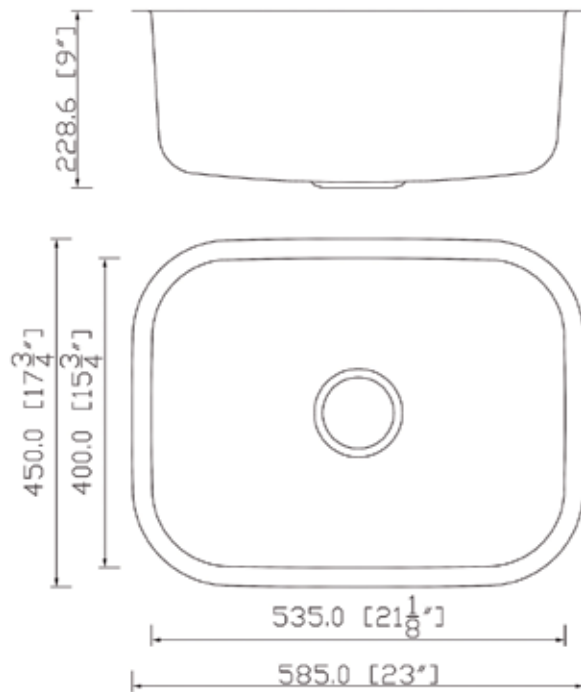

Model #	Material	Finish	Mount Options	Overflow	Drain Size	ADA Compliant	Guage
M2408	Stainless Steel	Brushed	Under-mount	No	3-1/2"	No	18G

M2408

RCD CABINETS.COM

5810 Elysian Fields Road | Marshall, TX 75672