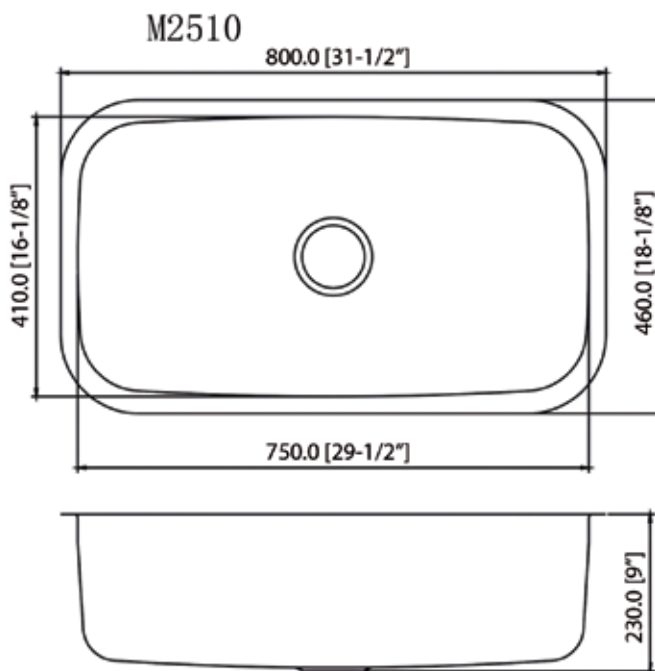

RCDcabinets.com

5810 Elysian Fields Road | Marshall, TX 75672

(903) 935-7611 office

(903) 927-2333 fax

info@republicelite.com

Republic Elite endeavors to provide you with accurate information and descriptions of our products. Due to variations in individual user's monitor settings, calibrations, and lighting sources, we cannot guarantee that your sink will be an exact match to the colors represented on this website or product data sheet. Republic Elite manufactures & install our products with the highest quality of workmanship and materials. Republic Elite warrants its products to be free of all manufacturing defects upon receipt.