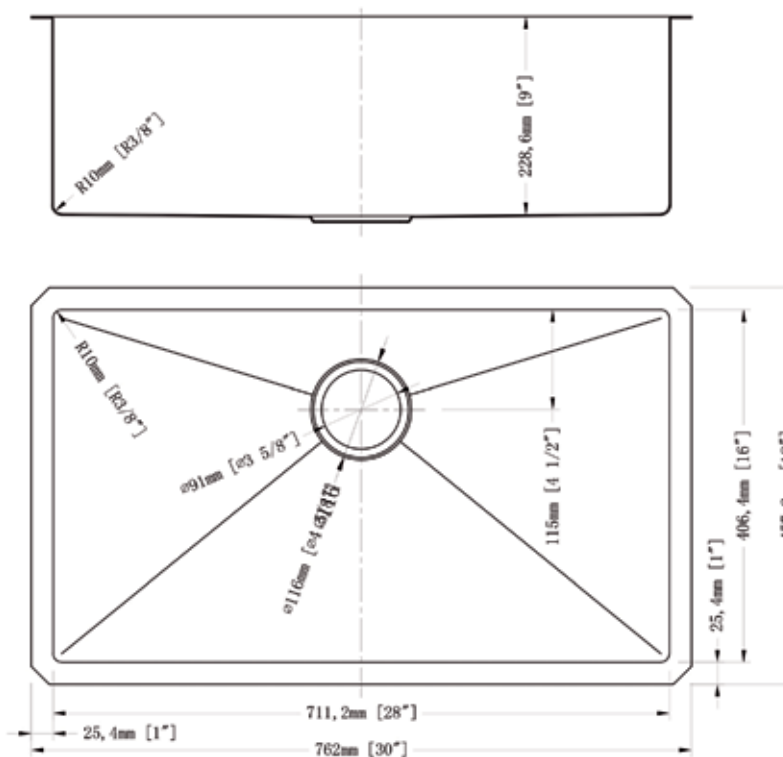

RCD CABINETS.COM

5810 Elysian Fields Road | Marshall, TX 75672

(903) 935-7611 office

(903) 927-2333 fax

info@republicelite.com

Republic Elite endeavors to provide you with accurate information and descriptions of our products. Due to variations in individual user's monitor settings, calibrations, and lighting sources, we cannot guarantee that your sink will be an exact match to the colors represented on this website or product data sheet. Republic Elite manufactures & install our products with the highest quality of workmanship and materials. Republic Elite warrants its products to be free of all manufacturing defects upon receipt.