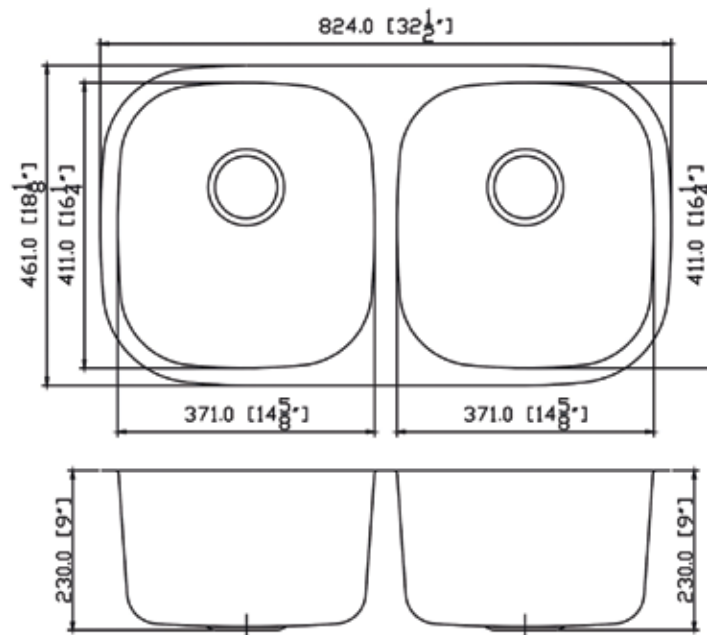

RCD CABINETS.COM

5810 Elysian Fields Road | Marshall, TX 75672

(903) 935-7611 office

(903) 927-2333 fax

info@republicelite.com

Republic Elite endeavors to provide you with accurate information and descriptions of our products. Due to variations in individual user's monitor settings, calibrations, and lighting sources, we cannot guarantee that your sink will be an exact match to the colors represented on this website or product data sheet. Republic Elite manufactures & install our products with the highest quality of workmanship and materials. Republic Elite warrants its products to be free of all manufacturing defects upon receipt.