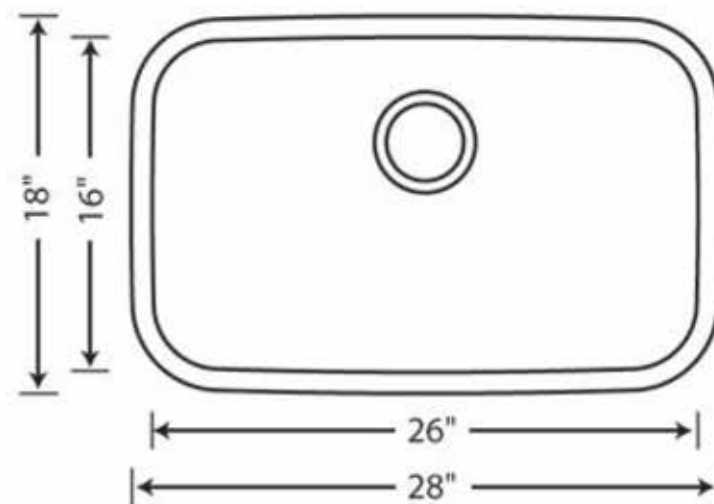

RCD CABINETS.COM

5810 Elysian Fields Road | Marshall, TX 75672

(903) 935-7611 office

(903) 927-2333 fax

info@republicelite.com

Republic Elite endeavors to provide you with accurate information and descriptions of our products. Due to variations in individual user's monitor settings, calibrations, and lighting sources, we cannot guarantee that your sink will be an exact match to the colors represented on this website or product data sheet. Republic Elite manufactures & install our products with the highest quality of workmanship and materials. Republic Elite warrants its products to be free of all manufacturing defects upon receipt.