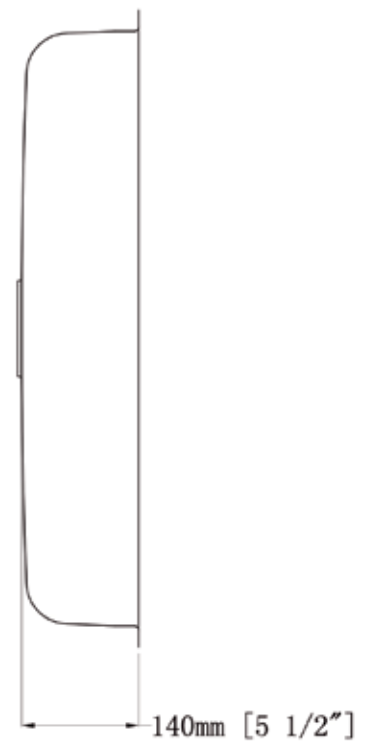

RCDcabinets.com

5810 Elysian Fields Road | Marshall, TX 75672

(903) 935-7611 office

(903) 927-2333 fax

info@republicelite.com

Republic Elite endeavors to provide you with accurate information and descriptions of our products. Due to variations in individual user's monitor settings, calibrations, and lighting sources, we cannot guarantee that your sink will be an exact match to the colors represented on this website or product data sheet. Republic Elite manufactures & install our products with the highest quality of workmanship and materials. Republic Elite warrants its products to be free of all manufacturing defects upon receipt.