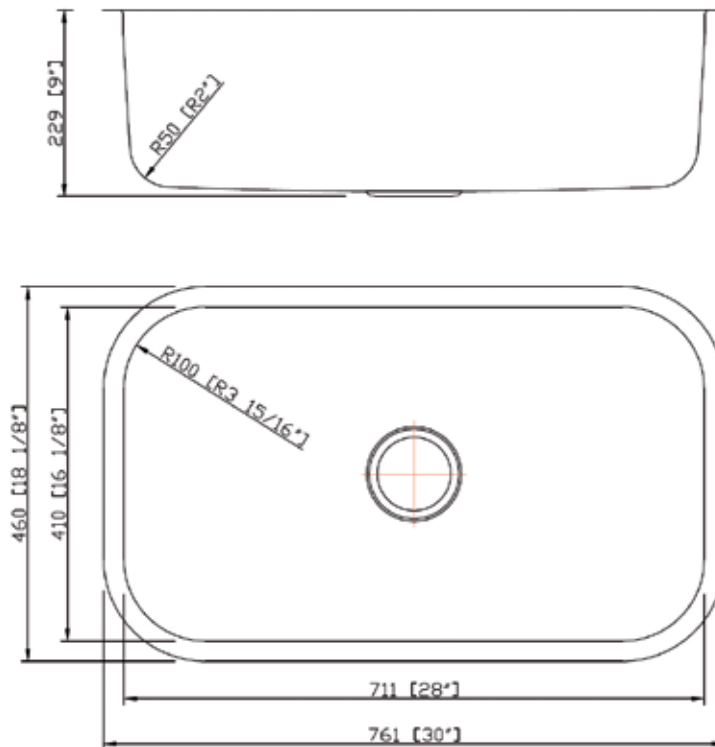

RCDcabinets.com

5810 Elysian Fields Road | Marshall, TX 75672

(903) 935-7611 office

(903) 927-2333 fax

info@republicelite.com

Republic Elite endeavors to provide you with accurate information and descriptions of our products. Due to variations in individual user's monitor settings, calibrations, and lighting sources, we cannot guarantee that your sink will be an exact match to the colors represented on this website or product data sheet. Republic Elite manufactures & install our products with the highest quality of workmanship and materials. Republic Elite warrants its products to be free of all manufacturing defects upon receipt.