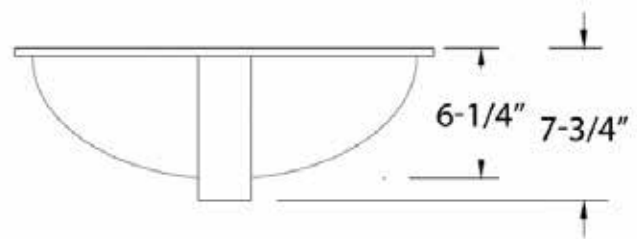

VBM8025 Lavatory Sink

FEATURES

- Non-porous vitreous china
- High gloss enamel coating resists spills, scratches and other imperfections
- ADA compliant
- Drain and faucet sets sold separately

Model #	Color	Material	Finish	Mount Options	Overflow	Drain Size	ADA Compliant
10VBM8025	White	Vitreous China	Enameled	Under-mount	Yes	1-1/2"	Yes
20VBM8025	Bisque	Vitreous China	Enameled	Under-mount	Yes	1-1/2"	Yes