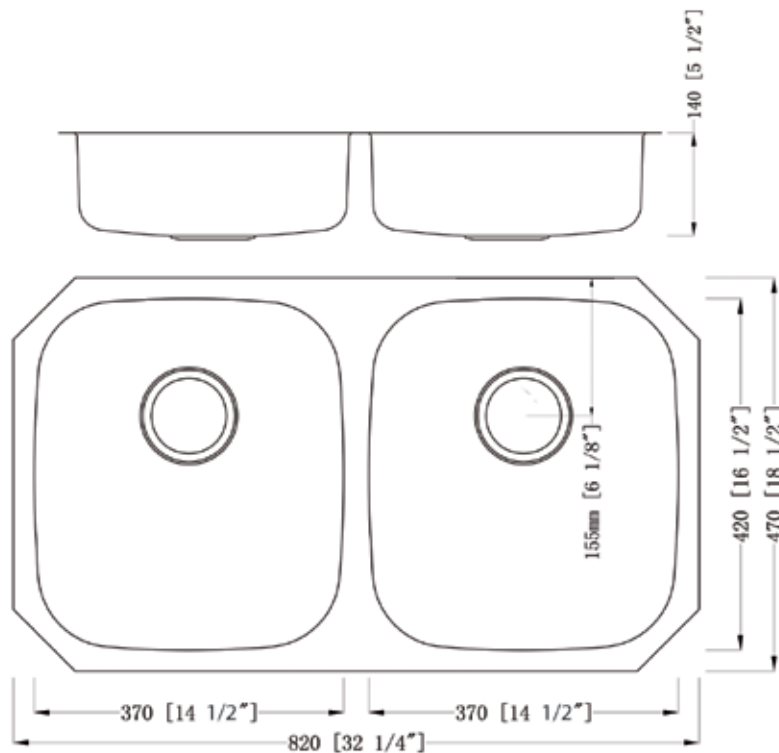

RCD CABINETS.COM

5810 Elysian Fields Road | Marshall, TX 75672

(903) 935-7611 office

(903) 927-2333 fax

info@republicelite.com

Republic Elite endeavors to provide you with accurate information and descriptions of our products. Due to variations in individual user's monitor settings, calibrations, and lighting sources, we cannot guarantee that your sink will be an exact match to the colors represented on this website or product data sheet. Republic Elite manufactures & install our products with the highest quality of workmanship and materials. Republic Elite warrants its products to be free of all manufacturing defects upon receipt.