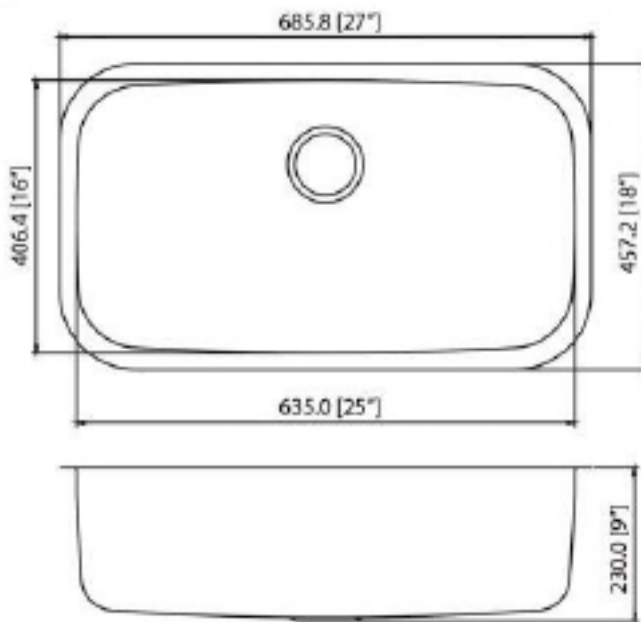

RCDcabinets.com

5810 Elysian Fields Road | Marshall, TX 75672

(903) 935-7611 office

(903) 927-2333 fax

info@republicelite.com

Republic Elite endeavors to provide you with accurate information and descriptions of our products. Due to variations in individual user's monitor settings, calibrations, and lighting sources, we cannot guarantee that your sink will be an exact match to the colors represented on this website or product data sheet. Republic Elite manufactures & install our products with the highest quality of workmanship and materials. Republic Elite warrants its products to be free of all manufacturing defects upon receipt.