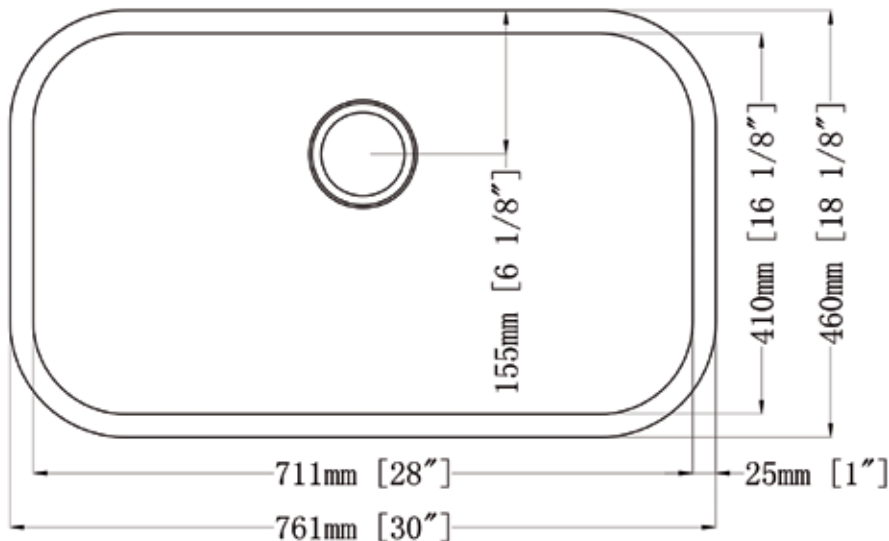

RCDcabinets.com

5810 Elysian Fields Road | Marshall, TX 75672

(903) 935-7611 office

(903) 927-2333 fax

info@republicelite.com

Republic Elite endeavors to provide you with accurate information and descriptions of our products. Due to variations in individual user's monitor settings, calibrations, and lighting sources, we cannot guarantee that your sink will be an exact match to the colors represented on this website or product data sheet. Republic Elite manufactures & install our products with the highest quality of workmanship and materials. Republic Elite warrants its products to be free of all manufacturing defects upon receipt.