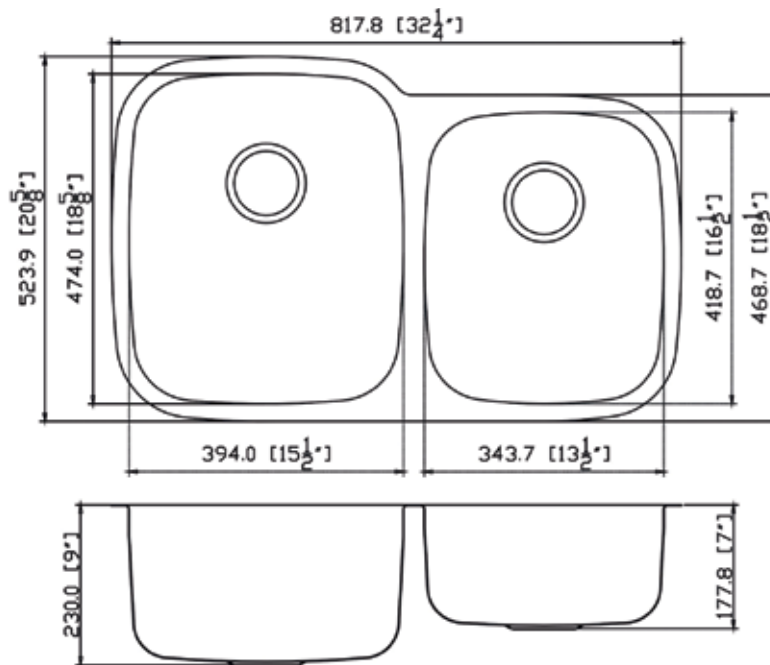

RCDcabinets.com

5810 Elysian Fields Road | Marshall, TX 75672

(903) 935-7611 office

(903) 927-2333 fax

info@republicelite.com

Republic Elite endeavors to provide you with accurate information and descriptions of our products. Due to variations in individual user's monitor settings, calibrations, and lighting sources, we cannot guarantee that your sink will be an exact match to the colors represented on this website or product data sheet. Republic Elite manufactures & install our products with the highest quality of workmanship and materials. Republic Elite warrants its products to be free of all manufacturing defects upon receipt.