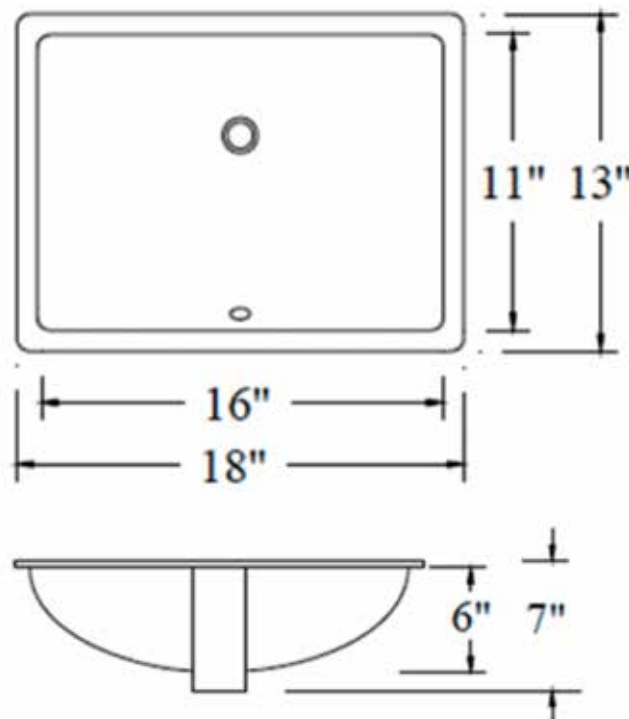

RCDcabinets.com

5810 Elysian Fields Road | Marshall, TX 75672

(903) 935-7611 office

(903) 927-2333 fax

info@republicelite.com

Republic Elite endeavors to provide you with accurate information and descriptions of our products. Due to variations in individual user's monitor settings, calibrations, and lighting sources, we cannot guarantee that your sink will be an exact match to the colors represented on this website or product data sheet. Republic Elite manufactures & install our products with the highest quality of workmanship and materials. Republic Elite warrants its products to be free of all manufacturing defects upon receipt.