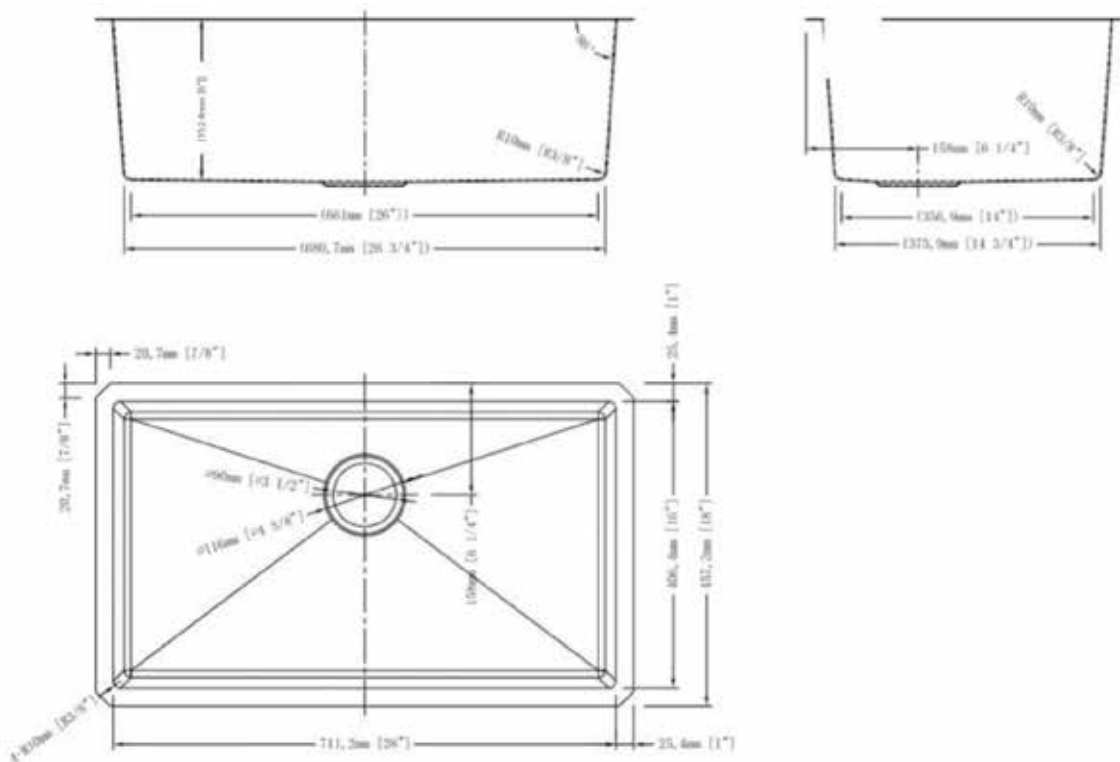

RCD CABINETS.COM

5810 Elysian Fields Road | Marshall, TX 75672

(903) 935-7611 office

(903) 927-2333 fax

info@republicelite.com

Republic Elite endeavors to provide you with accurate information and descriptions of our products. Due to variations in individual user's monitor settings, calibrations, and lighting sources, we cannot guarantee that your sink will be an exact match to the colors represented on this website or product data sheet. Republic Elite manufactures & install our products with the highest quality of workmanship and materials. Republic Elite warrants its products to be free of all manufacturing defects upon receipt.