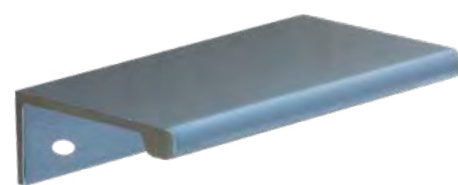

10B - Oil Rubbed Bronze

SN - Satin Nickel

Item Number	Available Sizes	Case Qty	Box Qty	Weight/Case
P-1803.SN	46mm CC x 76mm (3") OL	500	50	26
P-1806.SN	112mm CC x 152mm (6") OL	300	30	31
P-1809.SN	189mm CC x 229mm (9") OL	180	30	26
P-1812.SN	132mm*2 CC x 304mm (12") OL	150	25	30