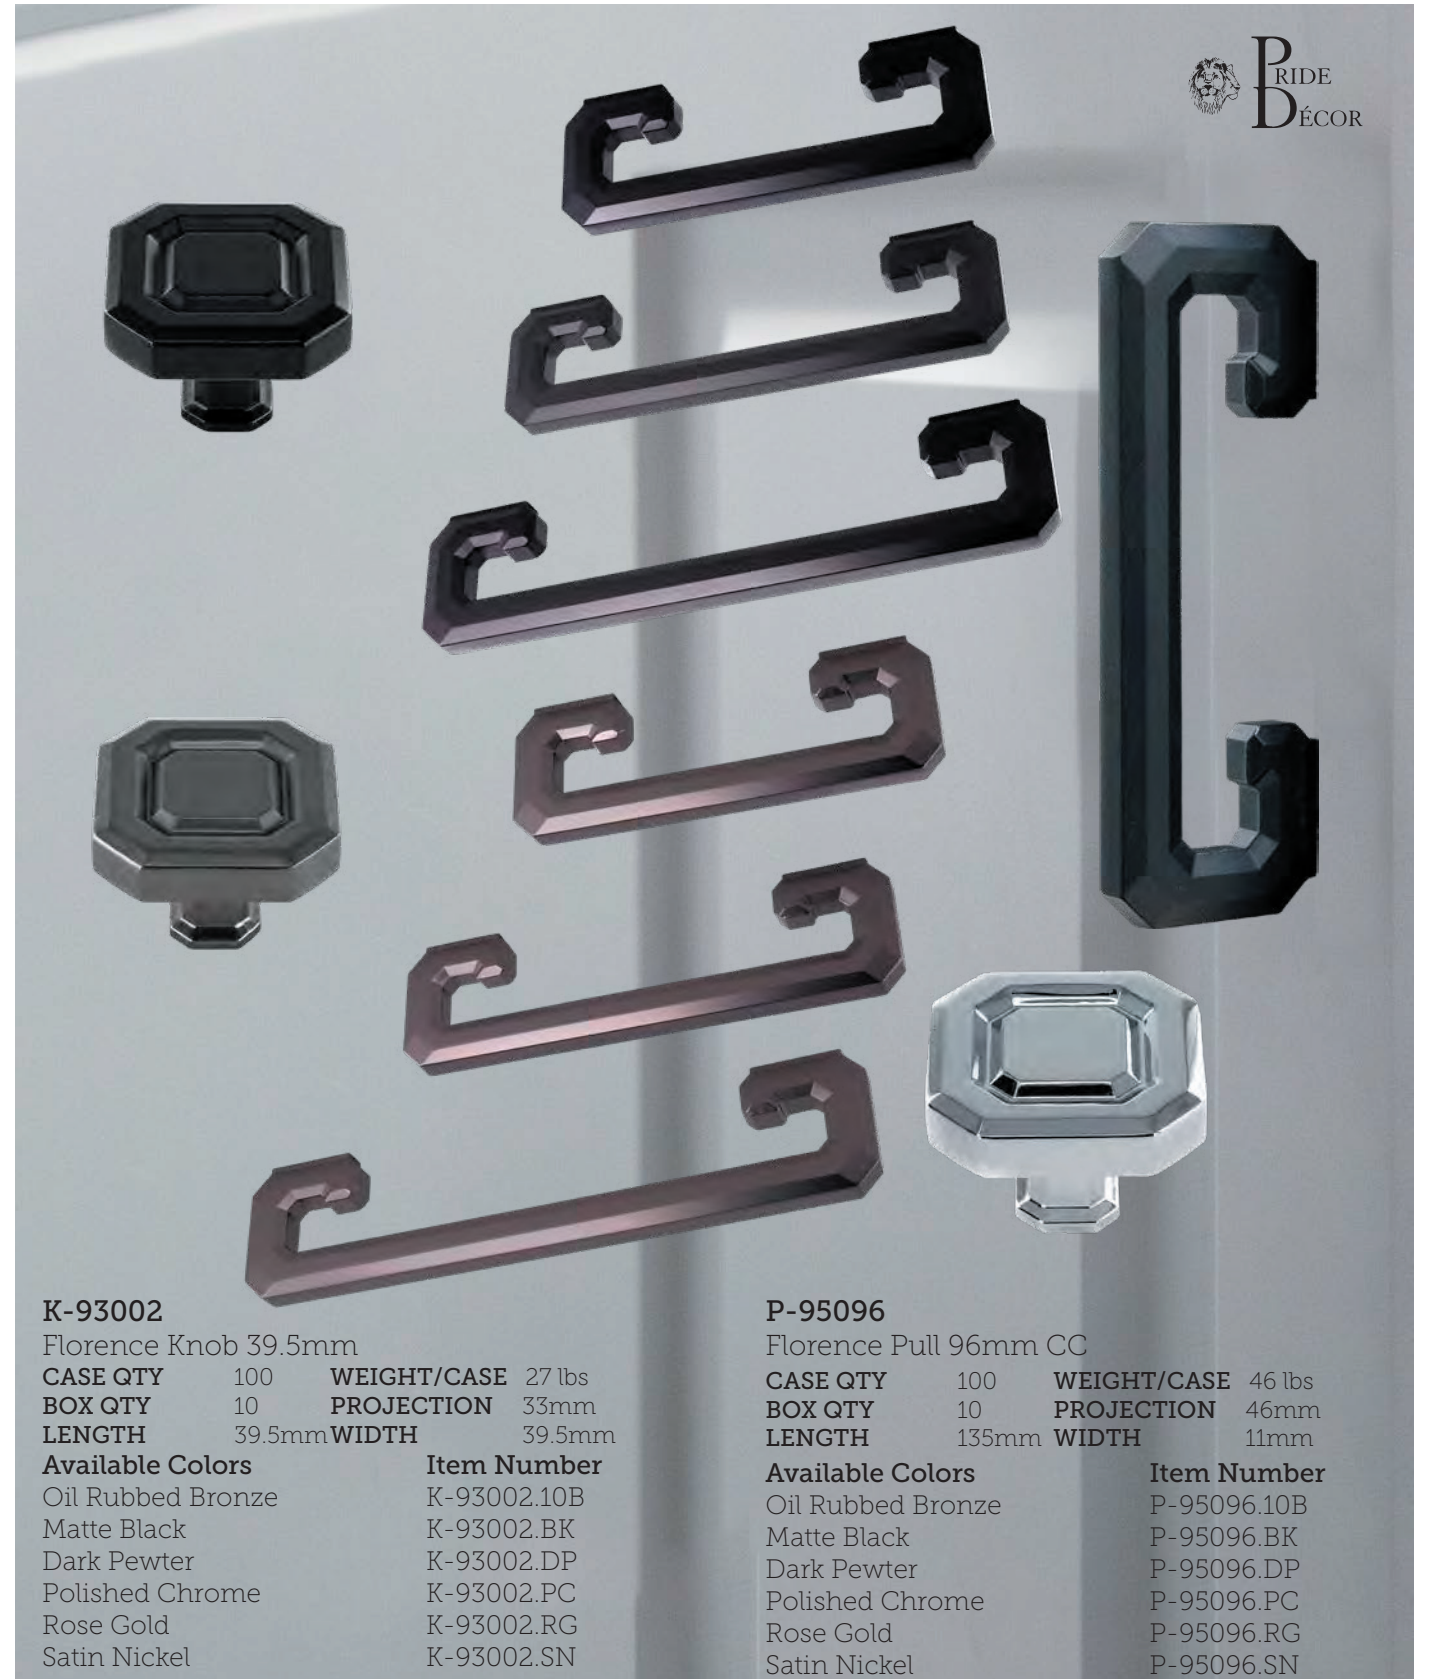

Florence Collection

K-93002
Florence Knob 39.5mm

CASE QTY	100	WEIGHT/CASE	27 lbs
BOX QTY	10	PROJECTION	33mm
LENGTH	39.5mm	WIDTH	39.5mm

Available Colors

Oil Rubbed Bronze	K-93002.10B
Matte Black	K-93002.BK
Dark Pewter	K-93002.DP
Polished Chrome	K-93002.PC
Rose Gold	K-93002.RG
Satin Nickel	K-93002.SN

P-95096
Florence Pull 96mm CC

CASE QTY	100	WEIGHT/CASE	46 lbs
BOX QTY	10	PROJECTION	46mm
LENGTH	135mm	WIDTH	11mm

Available Colors

Oil Rubbed Bronze	P-95096.10B
Matte Black	P-95096.BK
Dark Pewter	P-95096.DP
Polished Chrome	P-95096.PC
Rose Gold	P-95096.RG
Satin Nickel	P-95096.SN