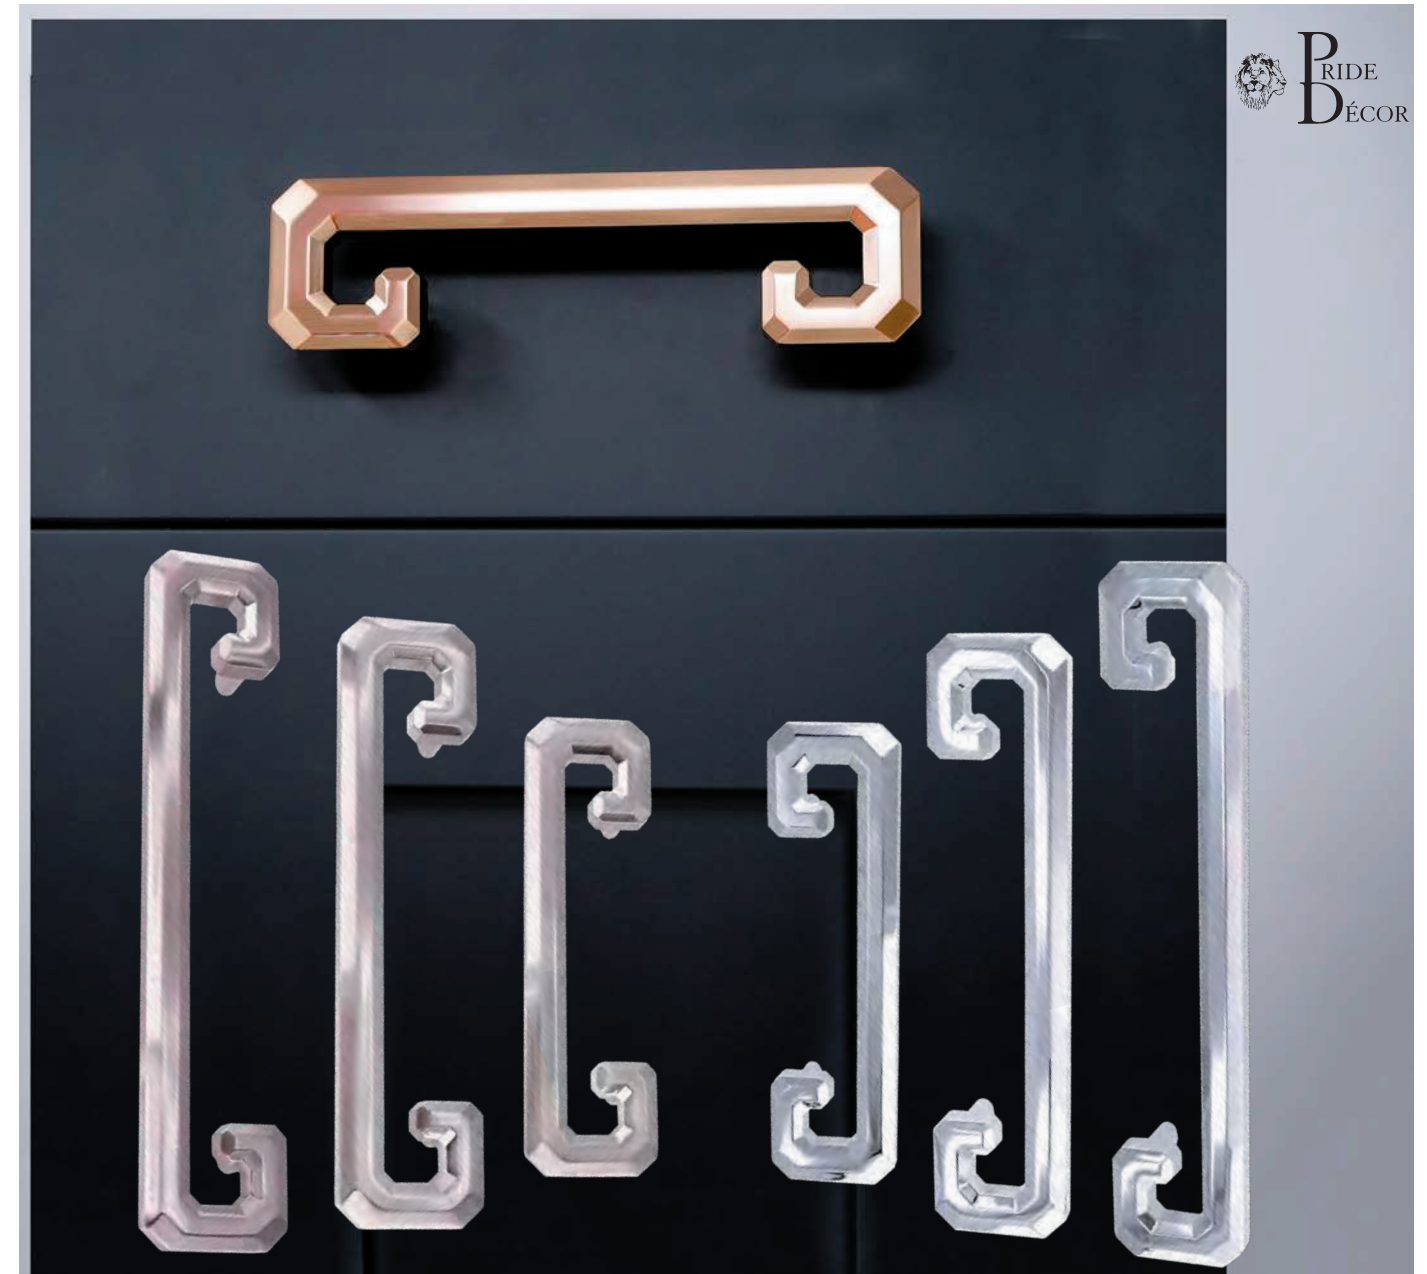

Monaco Collection

P-96096
Monaco Pull 96mm CC

CASE QTY	100	WEIGHT/CASE	56 lbs
BOX QTY	25	PROJECTION	30mm
LENGTH	157mm	WIDTH	11mm

Available Colors	Item Number
Oil Rubbed Bronze	P-96096.10B
Matte Black	P-96096.BK
Dark Pewter	P-96096.DP
Polished Chrome	P-96096.PC
Rose Gold	P-96096.RG
Satin Nickel	P-96096.SN

P-96128
Monaco Pull 128mm CC

CASE QTY	50	WEIGHT/CASE	33 lbs
BOX QTY	10	PROJECTION	30mm
LENGTH	189mm	WIDTH	11mm

Available Colors	Item Number
Oil Rubbed Bronze	P-96128.10B
Matte Black	P-96128.BK
Dark Pewter	P-96128.DP
Polished Chrome	P-96128.PC
Rose Gold	P-96128.RG
Satin Nickel	P-96128.SN