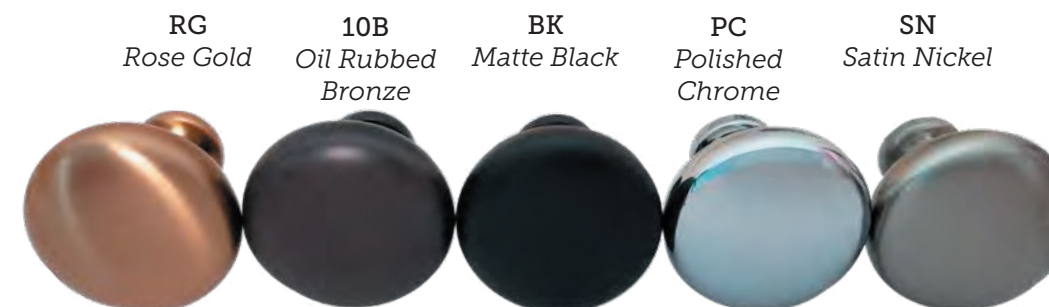

P-91496.
St. Louis Arch Pull 96mm CC 133mm OL
WEIGHT/CASE 51 lbs

Available Colors		Item Number
Oil Rubbed Bronze		P-91496.10B
Satin Nickel		P-91496.SN
CASE QTY 250	BOX QTY 25	

P-91497.
St. Louis Arch Pull 128mm CC 165mm OL
WEIGHT/CASE 25 lbs

Available Colors		Item Number
Oil Rubbed Bronze		P-91497.10B
Satin Nickel		P-91497.SN
CASE QTY 100	BOX QTY 25	

P-91498.
St. Louis Arch Pull 160mm CC 195mm OL
WEIGHT/CASE 29 lbs

Available Colors		Item Number
Oil Rubbed Bronze		P-91498.10B
Satin Nickel		P-91498.SN
CASE QTY 100	BOX QTY 25	

K-81361.
Mushroom Knob 31mm
WEIGHT/CASE 22 lbs

Available Colors		Item Number
Oil Rubbed Bronze		K-81361.10B
Matte Black		K-81361.BK
Polished Chrome		K-81361.PC
Rose Gold		K-81361.RG
Satin Nickel		K-81361.SN
CASE QTY 250	BOX QTY 25