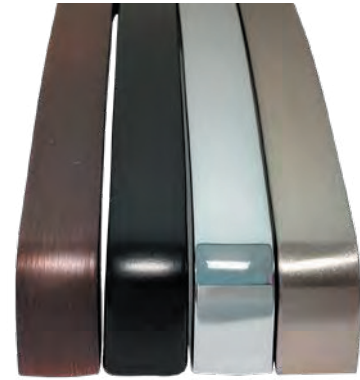

P-81235.
Modern Pull 160mm CC **WEIGHT/CASE** 46 lbs

Available Colors		Item Number
Oil Rubbed Bronze		P-81235.10B
Matte Black		P-81235.BK
Polished Chrome		P-81235.PC
Satin Nickel		P-81235.SN

CASE QTY 250 **BOX QTY** 25