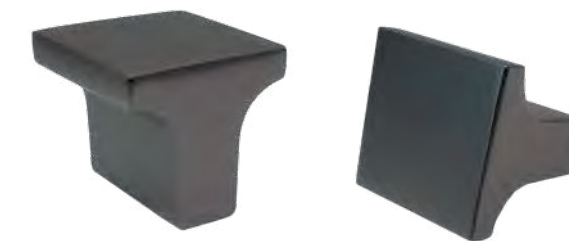

P-83572. Miami Pull 160mm CC

CASE QTY	100	WEIGHT/CASE	26 lbs
BOX QTY	25		160mm CC

Available Colors	Item Number
Matte Black	P-83572.BK
Dark Pewter	P-83572.DP
Polished Chrome	P-83572.PC
Rose Gold	P-83572.RG
Satin Nickel	P-83572.SN

DP - Dark Pewter