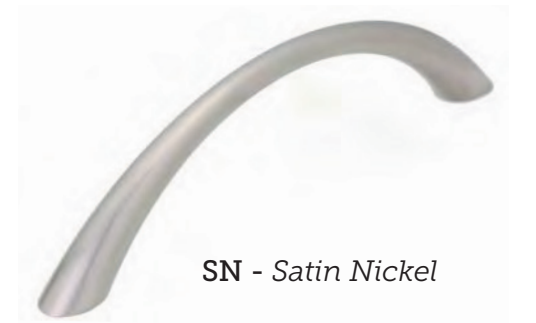

P-7166.SN

WEIGHT/CASE 26 lbs

Bow Pull 96mm CC Satin Nickel

CASE QTY 250 **BOX QTY** 25

SN - Satin Nickel